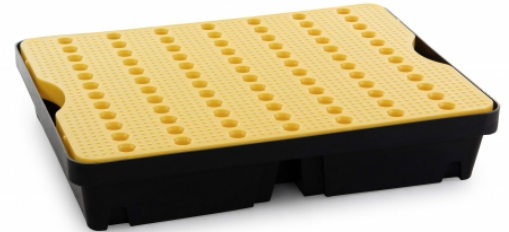

40L Spill Tray w Platform (32 X 24)

Product Description:

Durable 40L PE spilltrays with platform/insert make organized elevated storage and containment simple. This is our 32" x 24" compact size solution.

Please Note: These are special order items and are Not Stocked!

Specifications & Logistics:

- Size: H x W x D ("): 6 ¼ x 31 ½ x 23 ½
- Platform ("): 1 ½ x 31 x 23 ½
- Weight (lbs): 14 ¼
- Capacity (US gal): 10 ½
- Max load (lbs): 220 ½